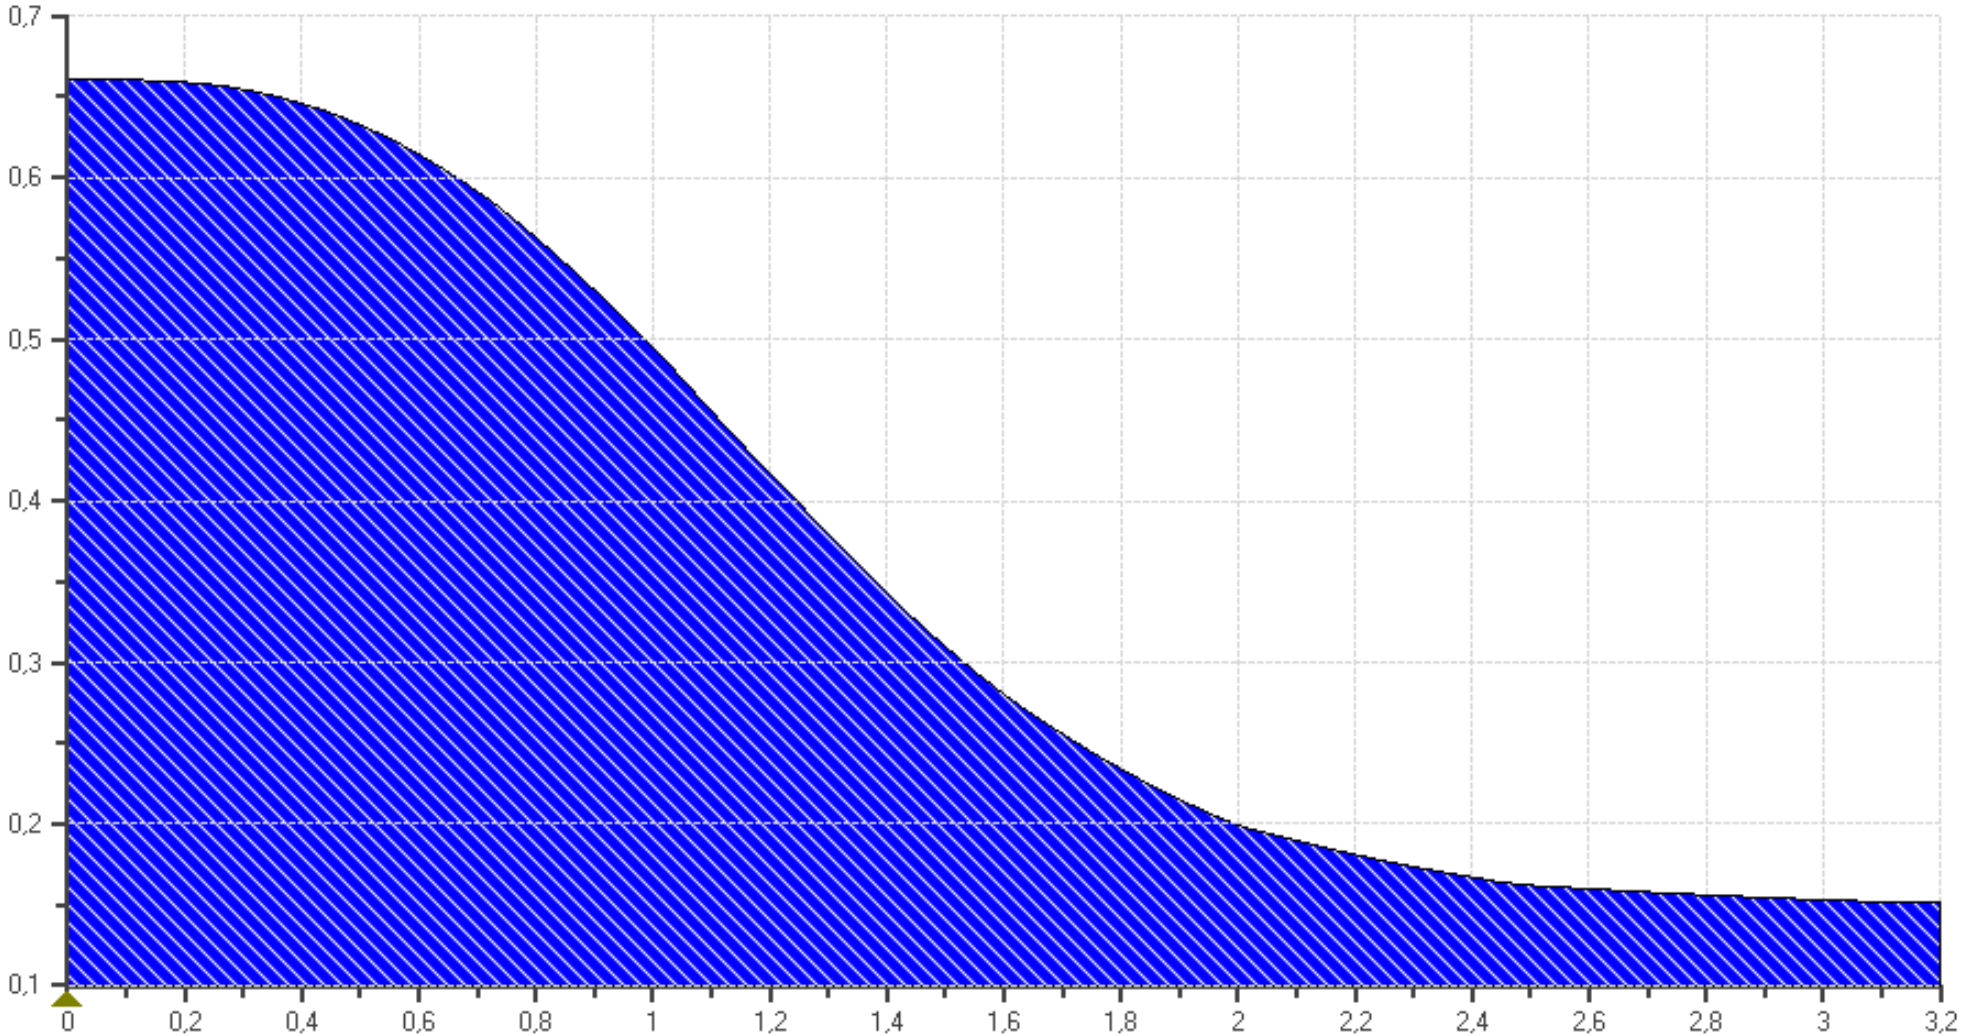

Diffusion procedure example

DiffSimValue = 12.07.2007 23:18:04